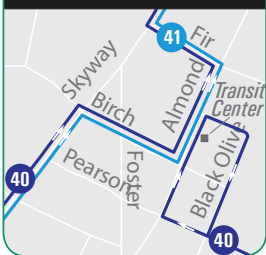

Carnegie / Colter Loop

Route 41 provides service only during peak hours. Refer to schedule for times marked with this symbol.

Magalia

Flag Stop Areas (shaded gray)

In flag stop areas, stand at a safe location on the roadside and wave to the driver to indicate that you wish to board the bus. The driver will only allow you to board in a location that is safe. To get off the bus in a flag stop area, advise the driver well in advance so they can choose a safe location to stop. Refer to the schedule for exact flag stop locations. Refer to page 3 for more detail on how to use flag stops.

At Skyway/Wagstaff & Clark/Wagstaff

T Transfer Points for Routes 40, 41 & 31

Paradise

Recreation Center

Paradise High School

Elliott

Bille

Pearson

Town Hall

SEE INSET

Routes 40 and 41 continue to Chico

31
1 trip in the morning
1 trip in the evening

Route 31 continues to Oroville

Routes 40 & 41 from Chico

Routes 40 & 41 to Chico

Route 31