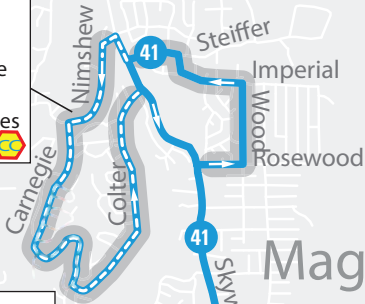

Carnegie / Colter Loop

Route 41 provides service only during peak hours. Refer to schedule for times marked with this symbol.

Magalia

Flag Stop Areas (shaded gray)

In flag stop areas, stand at a safe location on the roadside and wave to the driver to indicate that you wish to board the bus. The driver will only allow you to board in a location that is safe. To get off the bus in a flag stop area, advise the driver well in advance so they can choose a safe location to stop. Refer to the schedule for exact flag stop locations. Refer to page 3 for more detail on how to use flag stops.

At Skyway/Wagstaff & Clark/Wagstaff

T Transfer Points for Routes 40, 41 & 31

Paradise

Recreation Center

Paradise High School

Elliott

Bille

Pearson

Town Hall

SEE INSET

Routes 40 and 41 continue to Chico

31
1 trip in the morning
1 trip in the evening

Route 31 continues to Oroville

Routes 40 & 41 from Chico

Routes 40 & 41 to Chico

Route 31