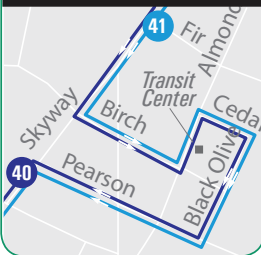

Carnegie / Colter Loop

Route 41 provides service only during peak hours. Refer to schedule for times marked with this symbol.

Magalia

Flag Stop Areas (shaded gray)

In flag stop areas, stand at a safe location on the roadside and wave to the driver to indicate that you wish to board the bus. The driver will only allow you to board in a location that is safe. To get off the bus in a flag stop area, advise the driver well in advance so they can choose a safe location to stop. Refer to the schedule for exact flag stop locations. Refer to page 3 for more detail on how to use flag stops.

At Skyway/Wagstaff & Clark/Wagstaff

T Transfer Points for Routes 40, 41 & 31

Paradise

Recreation Center

Paradise High School

Elliott

Bille

Pearson

Town Hall

SEE INSET

Routes 40 and 41 continue to Chico

31
1 trip in the morning
1 trip in the evening

Route 31 continues to Oroville

Routes 40 & 41 from Chico

Routes 40 & 41 to Chico

Route 31